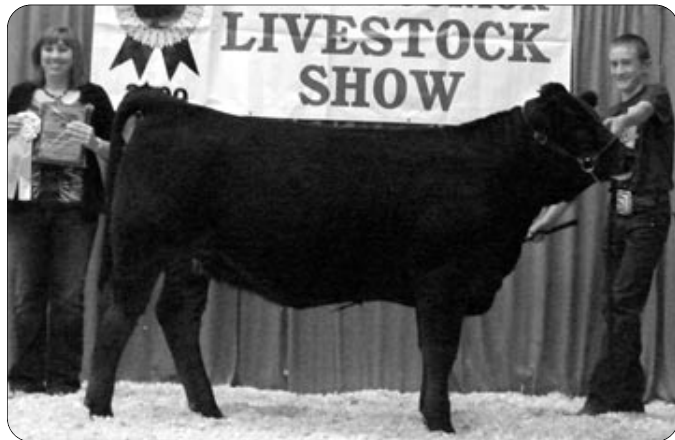

Grund Beef Genetics operation was honored in having the 5th National Champion Gelbvieh Steer in the last 6 years. Three of these National Champion steers were raised by our bull customers Paul Beckman and Joe and Jody Beckman.

These steers were out of the same calves that have topped the feeder cattle market over the last 5-6 years in Northwest Kansas. The 2009 Champion 3 Head of Steers were either raised or sired by Grund Beef Genetic Sires.

The 2009 Kansas Junior Livestock Show Reserve Champion Gelbvieh Female was exhibited by Callahan Grund.

Camp 1A Ranch Red Angus heifer, shown by Cody & Taryn Faulkender, that was Champion Red Angus female at the Ks. Beef Expo, Grand at the Logan Co Fair, 2nd in class at the NWSS, and a class winner at the KS State Fair. Now in the Camp 1A herd.

Show steer by Taryn Faulkender that was Champion at Logan Co. Fair, 3rd in Tri-State Royal. He is part Red Angus and Charolais, and was from our fellow registered breeders, David and Shelby Hubert.

Show steer by cody Faulkender that was a Res. Champion at the Logan Co. Fair. Our Camp 1A family enjoys showing cattle and pigs with good friends and bull sale partners, the Grund, Hammer and Vandike families.